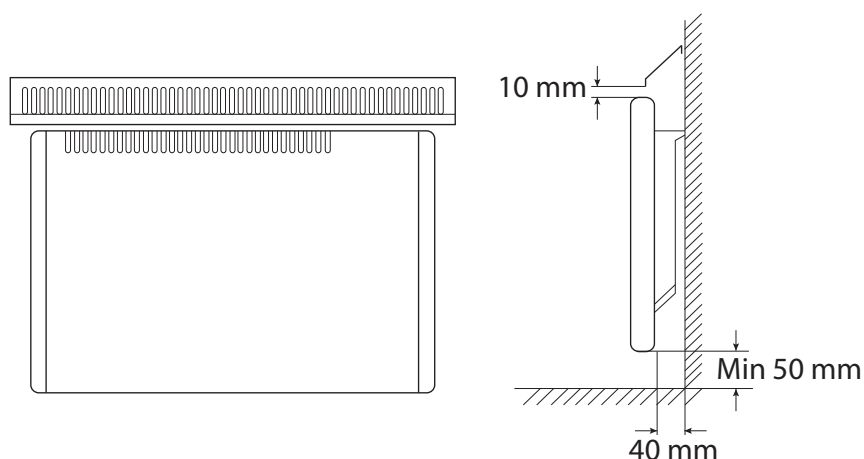

ROUNDLINE

Mounting instruction Cover Grille

A cover grille prevents the radiator from being covered, and objects from falling and getting stuck between the radiator and the wall.

The cover grille is centered on top of the radiator.

Cover Grille mm	Radiator Length mm	Ordering no.
L= 368	300	E8511923
L= 480	414	E8511924
L= 704	638	E8511926
L= 816	750	E8511928
L=1040	974	E8511930
L=1264	1198	E8511932
L=1488	1422	E8511934

Roundline Bathroom Length mm